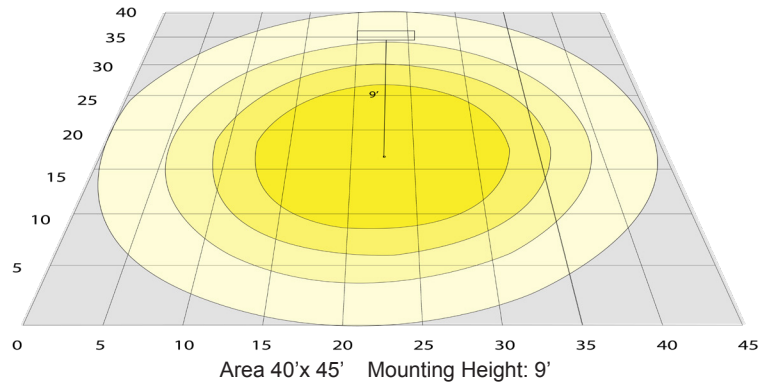

Other Models:

- 20W | 2200LM | SCX-2X2-20W-MCT4-D-DIP-LUV

Phone: (877) 805-2252 | Fax: (877) 805-2252
www.westgatemg.com

WG-Z5-ZB-2Z

Photometrics: SCX-2X2-20W-MCT4-D-DIP

BUD Rating: B1-U2-G1

Other Views:

Side View