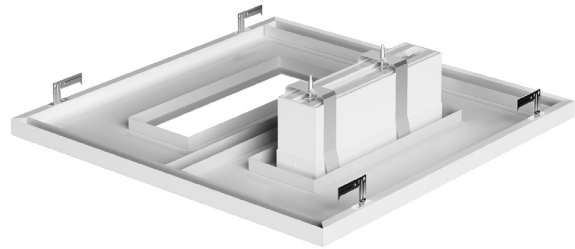

Other Models:

- 20W | 2200LM | SCX-2X2-20W-MCT4-D-DIP-LUV

Phone: (877) 805-2252 | Fax: (877) 805-2252
www.westgatemg.com

WG-Z5-ZB-2Z

Photometrics: SCX-2X2-20W-MCT4-D-DIP

BUD Rating: B1-U2-G1

Other Views:

Side View