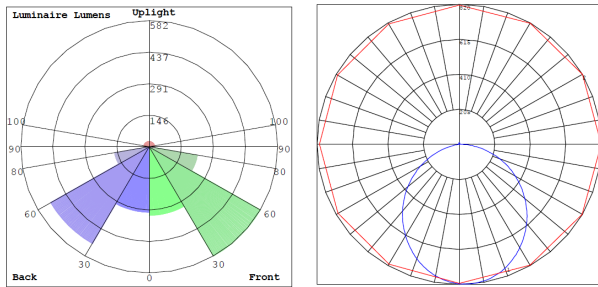

Other Models:

- 20W | 2200LM | SCX-2X2-20W-MCT4-D-DIP-LUV

Phone: (877) 805-2252 | Fax: (877) 805-2252
www.westgatemg.com

WG-Z5-ZB-2Z

Photometrics: SCX-2X2-20W-MCT4-D-DIP

BUD Rating: B1-U2-G1

Other Views:

Side View

Back View

Performance Table: SCX-2X2-20W-MCT4-D-DIP

MODEL NO.	Wattage	Voltage	Lumens	Color Temp.	BUG Rating	LPW
SCX-2X2-20W-MCT4-D-DIP	20W	120~277V	2200LM	3000K/3500K/4000K/5000K	B1-U2-G1	110

Sample Ordering