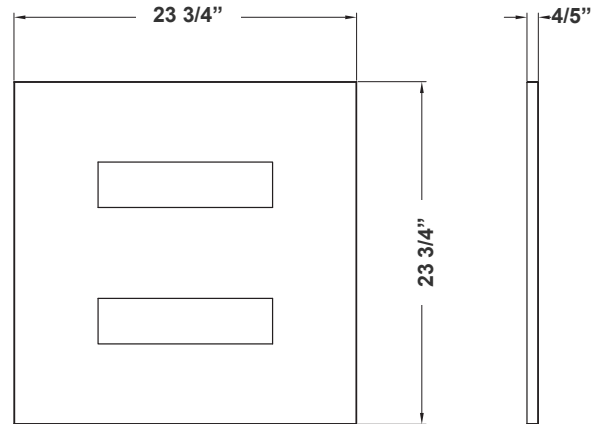

Customer Name: _____

Project Name: _____

Note: _____

Type: _____

23 3/4"(L) x 23 3/4"(W) x 4/5"(D)

Features

- LED Superior Architectural Lights
- 5-Year Warranty
- 50,000 Hours Rated Life
- Lens Type: Opal Polycarbonate Lens